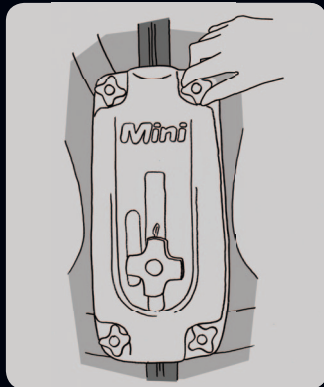

Made in Sweden

Everything goes into the carrying bag!

- Get steadier shots
- Save your arms from strain
- Camera, batteries, microphones etc – everything goes into the carrying bag
- Lightweight design

- Easily assembled, just push the arm into the carrier
- For cameras up to 4 kg or 4-6 kg
- The support bar is adjustable in height

Available in two models, The Easyrig Mini is suitable for cameras weighing up to 4kg and the Mini Strong for heavier cameras between 4 and 6kg.

Technical details

Weight:	Complete 3,3 kg (7.3 lbs)
Height:	Mounted 94 cm (37 in) Folded 57 cm (22 in)
Width:	Folded 28 cm (11 in)
Depth:	Folded 19 cm (7,5 in)
Suspension line:	100 cm (39 in)
Capacity:	Mini Standard 4 kg (9 lbs) Mini Strong 4–6 kg (9–13 lbs)
Maximum waist:	140 cm (55 in)

Every Easyrig mini has a serial number at the foldable point of the support bar.

Camera bag features two external pockets.

The ergonomically designed Easyrig Mini is the comfortable way to support your camera and eliminates the fatigue associated with long periods of hand held operation, it is the perfect partner for compact video cameras, video DSLRs and light-weight film cameras.

The Easyrig Mini is supplied in a protective transport bag which has been designed to accommodate The Easyrig Mini as well as safely store your camera. The Easyrig Mini transport bag can be quickly and effortlessly transformed into a back pack by simply unfolding the shoulder straps that are securely stored in the bags side pockets. It will also allow you to carry your camera together with the rig.