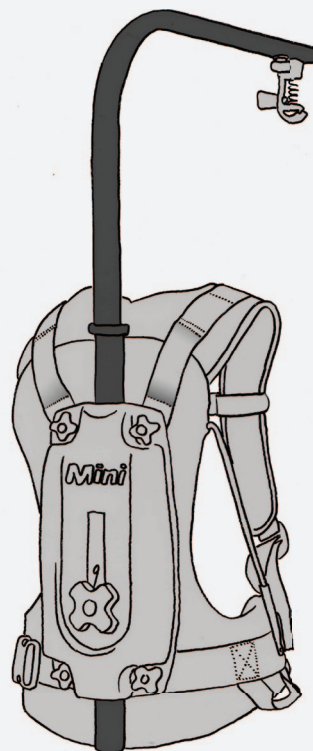

Made for Professionals by a Professional

Introducing Easyrig Mini,
the new member of the Easyrig family.

The Easyrig Mini has been created specifically with the latest generation of light weight cameras in mind and offers the same innovative features as its larger brother – The Easyrig.

Available in two models, The Easyrig Mini is suitable for cameras weighing up to 4kg and the Mini Strong for heavier cameras between 4 and 6kg.

Technical details

Weight:	Complete 3,3 kg (7.3 lbs)
Height:	Mounted 94 cm (37 in) Folded 57 cm (22 in)
Width:	Folded 28 cm (11 in)
Depth:	Folded 19 cm (7,5 in)
Suspension line:	100 cm (39 in)
Capacity:	Mini Standard 4 kg (9 lbs) Mini Strong 4–6 kg (9–13 lbs)
Maximum waist:	140 cm (55 in)

Every Easyrig mini has a serial number at the foldable point of the support bar.

Camera bag features two external pockets.

The ergonomically designed Easyrig Mini is the comfortable way to support your camera and eliminates the fatigue associated with long periods of hand held operation, it is the perfect partner for compact video cameras, video DSLRs and light-weight film cameras.

The Easyrig Mini is supplied in a protective transport bag which has been designed to accommodate The Easyrig Mini as well as safely store your camera. The Easyrig Mini transport bag can be quickly and effortlessly transformed into a back pack by simply unfolding the shoulder straps that are securely stored in the bags side pockets. It will also allow you to carry your camera together with the rig.