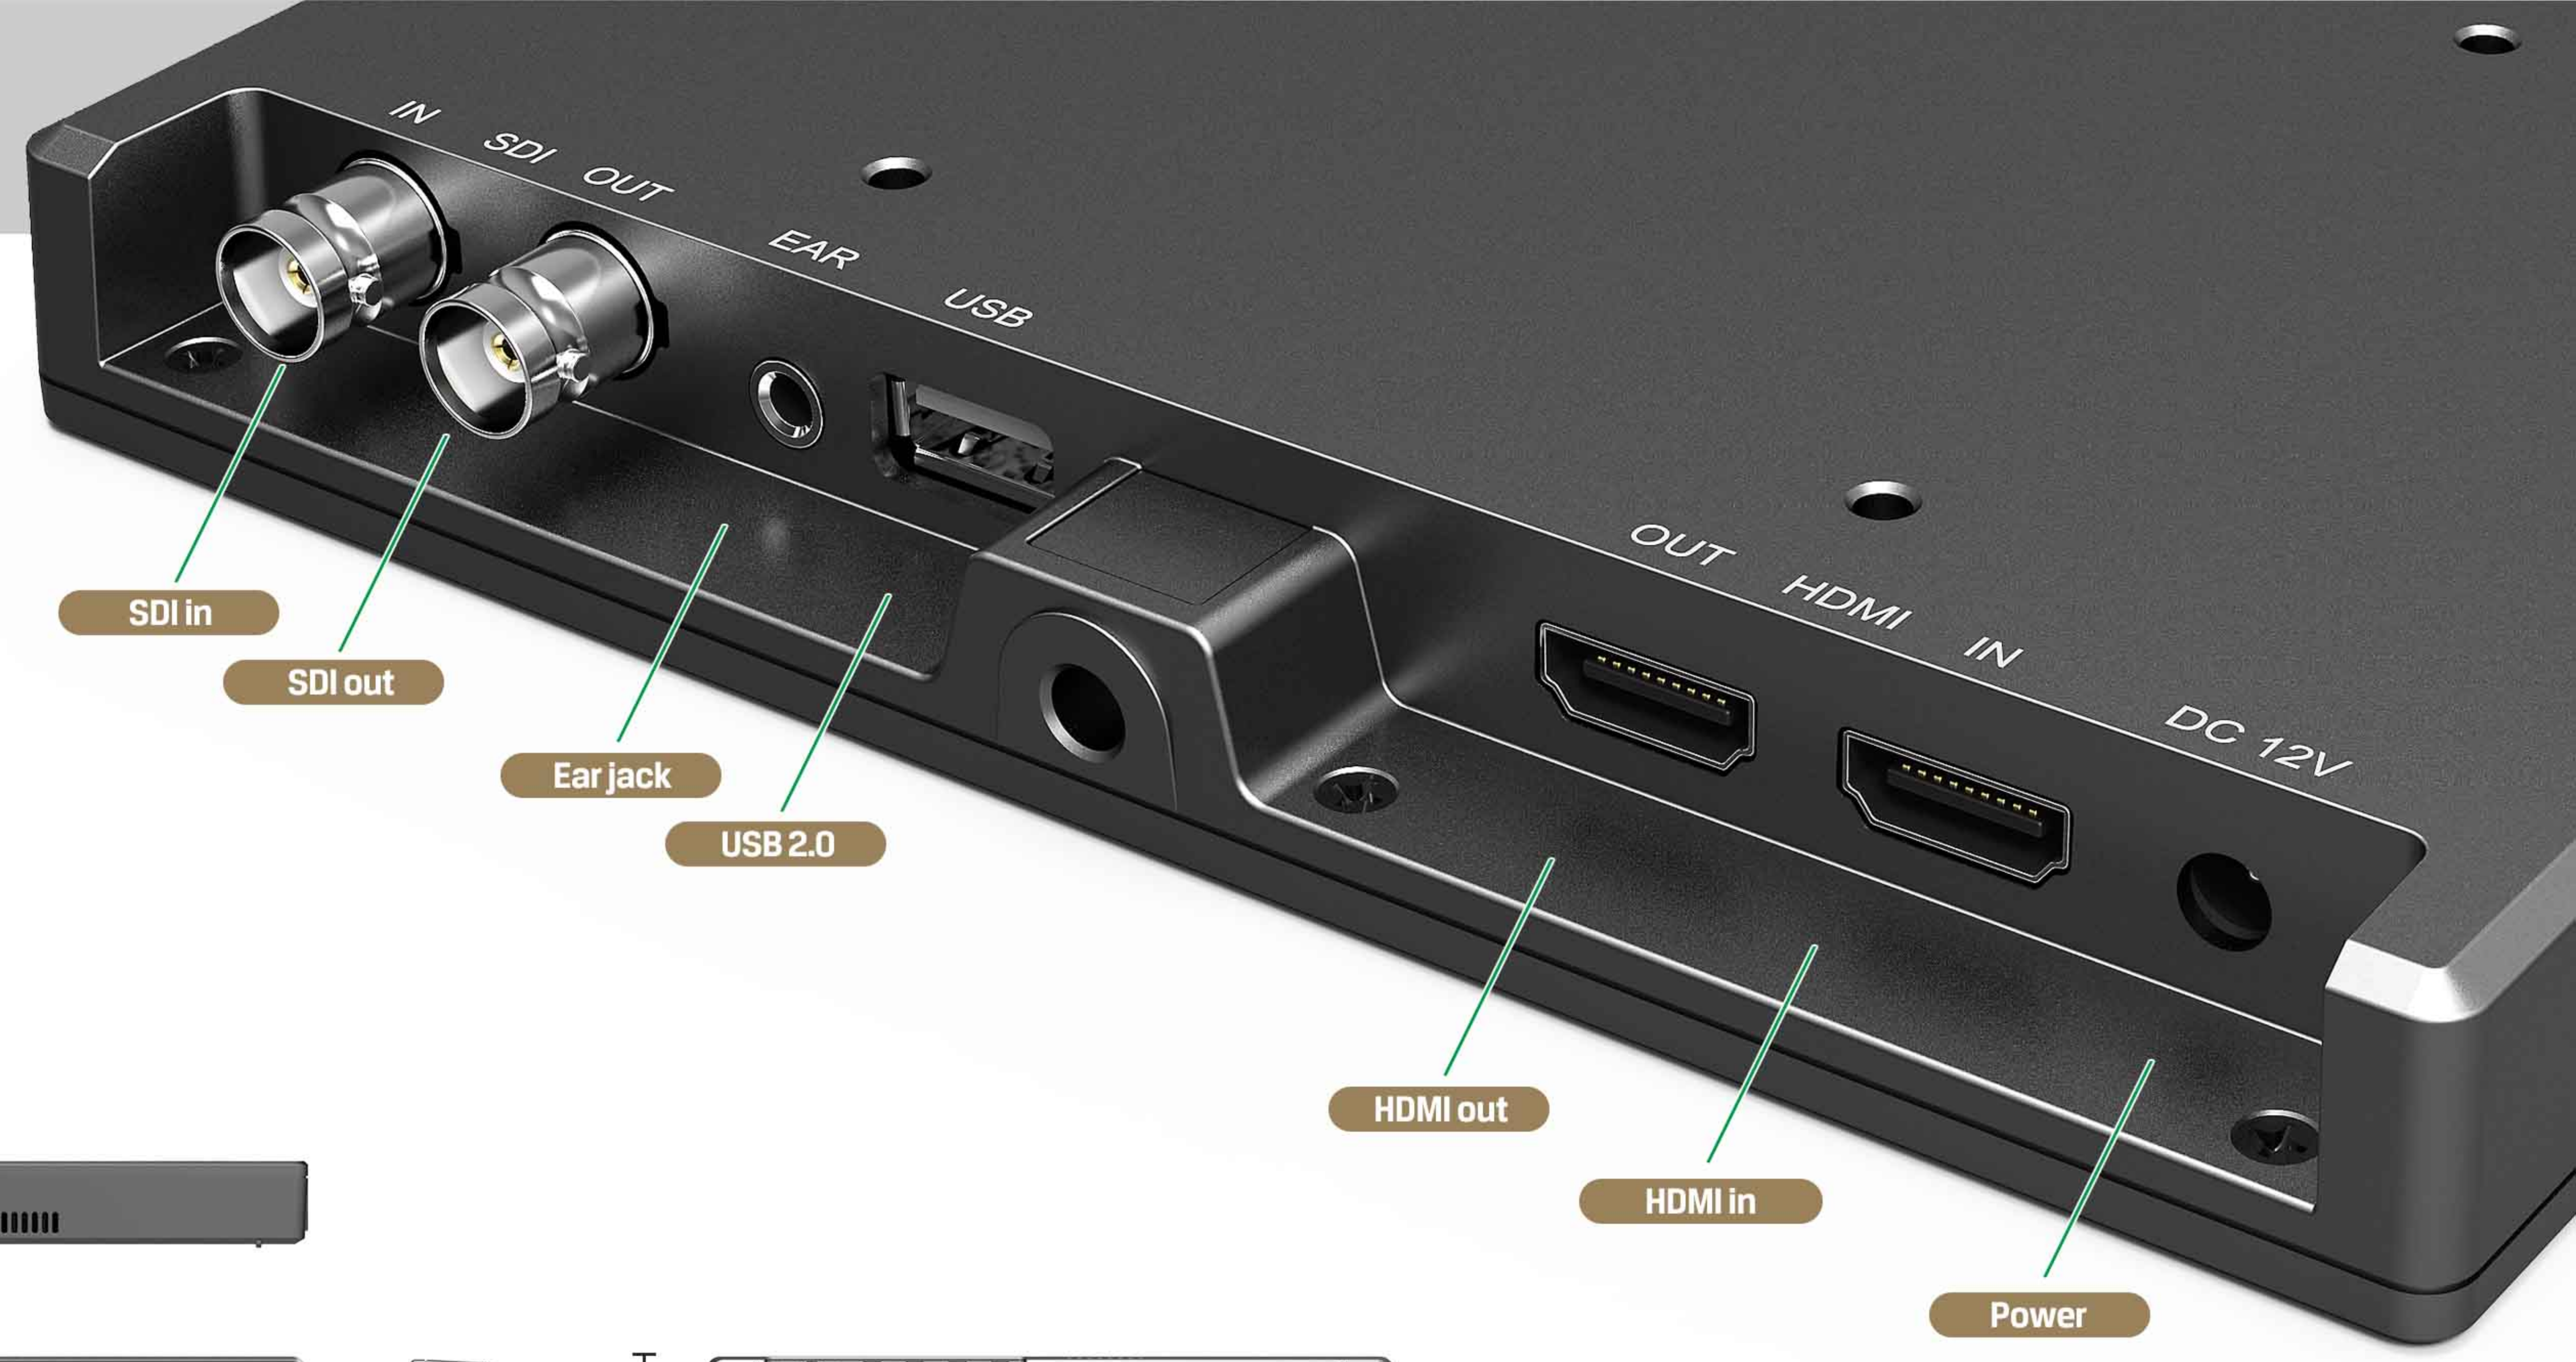

A Better Camera Mate

FS7, matches with world-famous 4K/FHD camera brands, to assist cameraman in better photography experience.

8bit Full HD Display

- 7" 16:10 8bit IPS LCD panel with 1920×1200 native resolution (324ppi), enjoy sharper, more detailed image with richer colors than ever before.
- 1000:1 high contrast, 500cd/m² high brightness and 170° wide viewing angles, for excellent viewing experience.

4K HDMI / 3G-SDI Input & Loop Output

- SDI format supports 3G-SDI signal, 4K HDMI format supports 4096×2160 24p / 3840×2160 (23/24/25/29/30p).
- HDMI/3G-SDI signal can loop output to the other monitor or device when HDMI/3G-SDI signal input to FS7.

Camera Auxiliary Functions

FS7 provides plenty of auxiliary functions for taking photos and making movies, such as peaking, false color and audio level meter.

Metal Housing Design

Compact and firm metal body, which make great convenient for cameraman in outdoor environment.

Durable Protection

Sony F970 Battery Plate

- Providing 3-4 hours working time for cameraman in shooting applications.

Easy-to-use

SPECIFICATIONS | ACCESSORIES

DISPLAY	Display Screen	7" 8bit IPS
	Physical Resolution	1920×1200 (324ppi)
	Aspect Ratio	16:10
	Brightness	500cd/m²
	Contrast	1000:1
	Viewing Angle	170°/170°(H/V)
INPUT	HDMI	1
	3G-SDI	1
OUTPUT	HDMI	1
	3G-SDI	1
AUDIO	Speaker	1
	Ear Phone Jack	1
	Current	1A
POWER	Input Voltage	DC 7-24V
	Battery Plate	Sony F970
	Power Consumption	≤12W
ENVIRONMENT	Operating Temperature	-20℃~60℃
	Storage Temperature	-30℃~70℃
DIMENSION	Dimension (LWD)	182×124×22mm
	Weight	435g
HDMI FORMAT	4K HDMI	4096×2160 24p / 3840×2160 (23/24/25/29/30p)