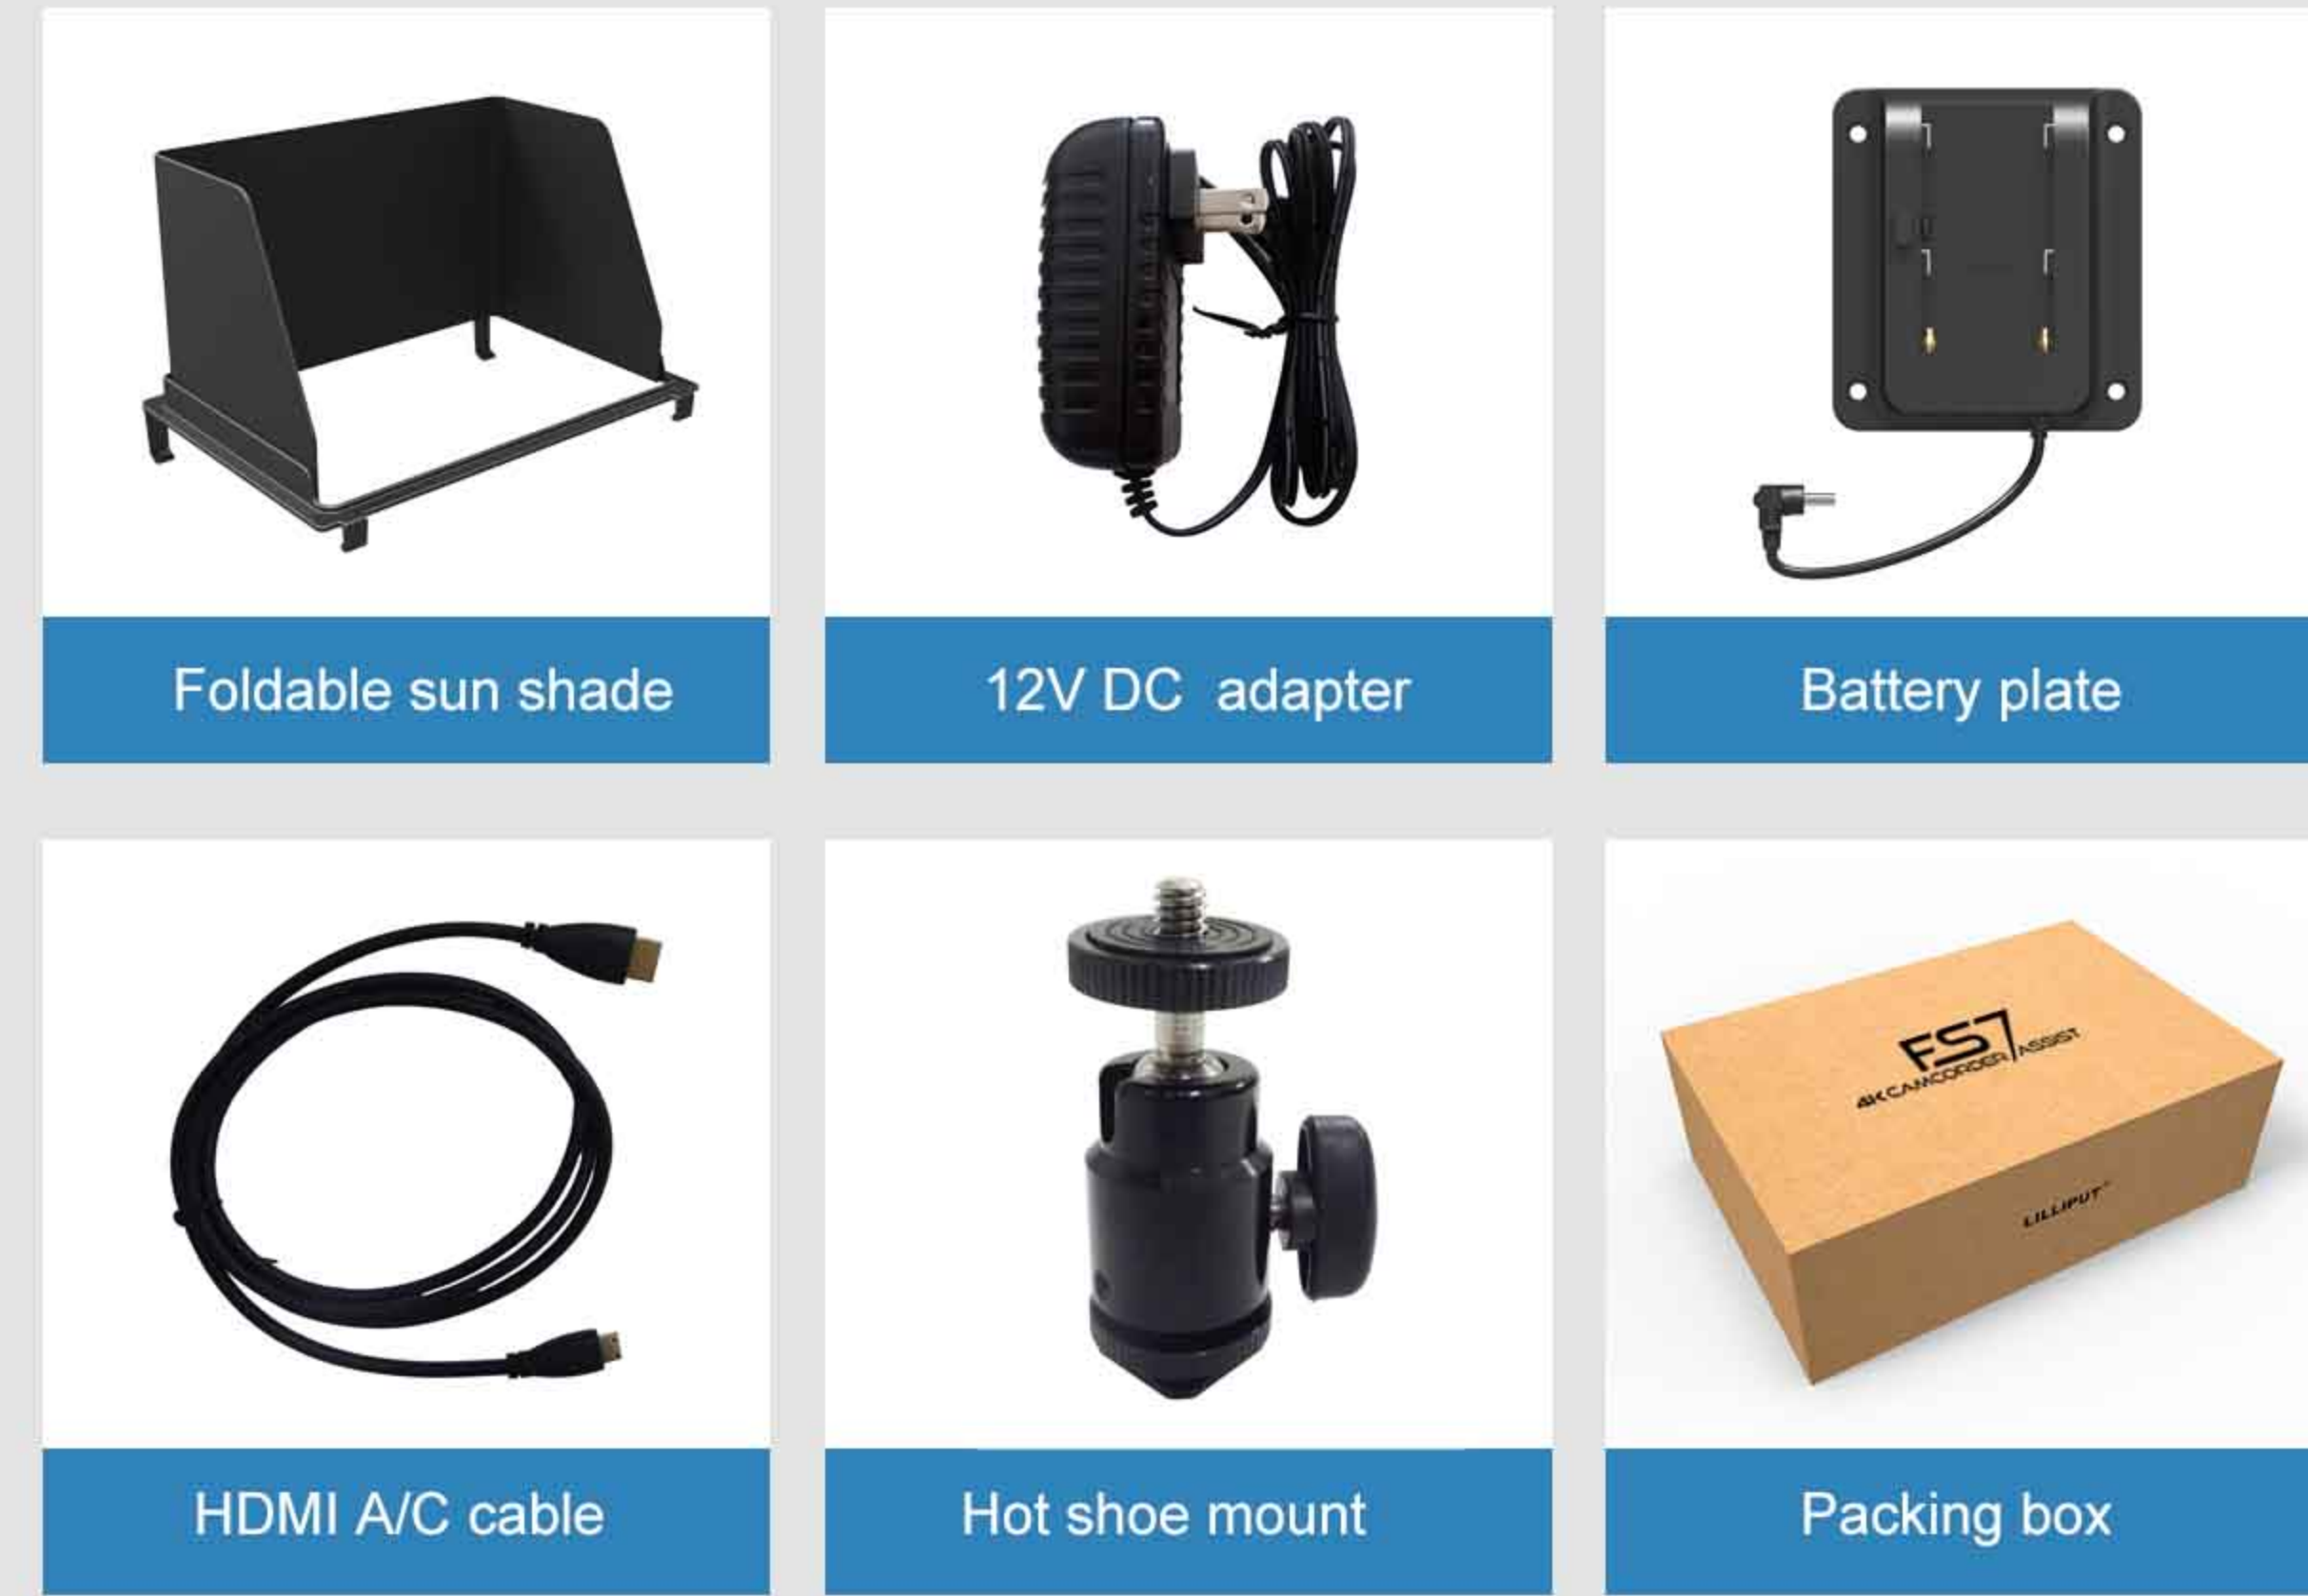

Easy-to-use

SPECIFICATIONS | ACCESSORIES

DISPLAY	Display Screen	7" 8bit IPS
	Physical Resolution	1920×1200 (324ppi)
	Aspect Ratio	16:10
	Brightness	500cd/m²
	Contrast	1000:1
	Viewing Angle	170°/170°(H/V)
INPUT	HDMI	1
	3G-SDI	1
OUTPUT	HDMI	1
	3G-SDI	1
AUDIO	Speaker	1
	Ear Phone Jack	1
	Current	1A
POWER	Input Voltage	DC 7-24V
	Battery Plate	Sony F970
	Power Consumption	≤12W
ENVIRONMENT	Operating Temperature	-20℃~60℃
	Storage Temperature	-30℃~70℃
DIMENSION	Dimension (LWD)	182×124×22mm
	Weight	435g
HDMI FORMAT	4K HDMI	4096×2160 24p / 3840×2160 (23/24/25/29/30p)