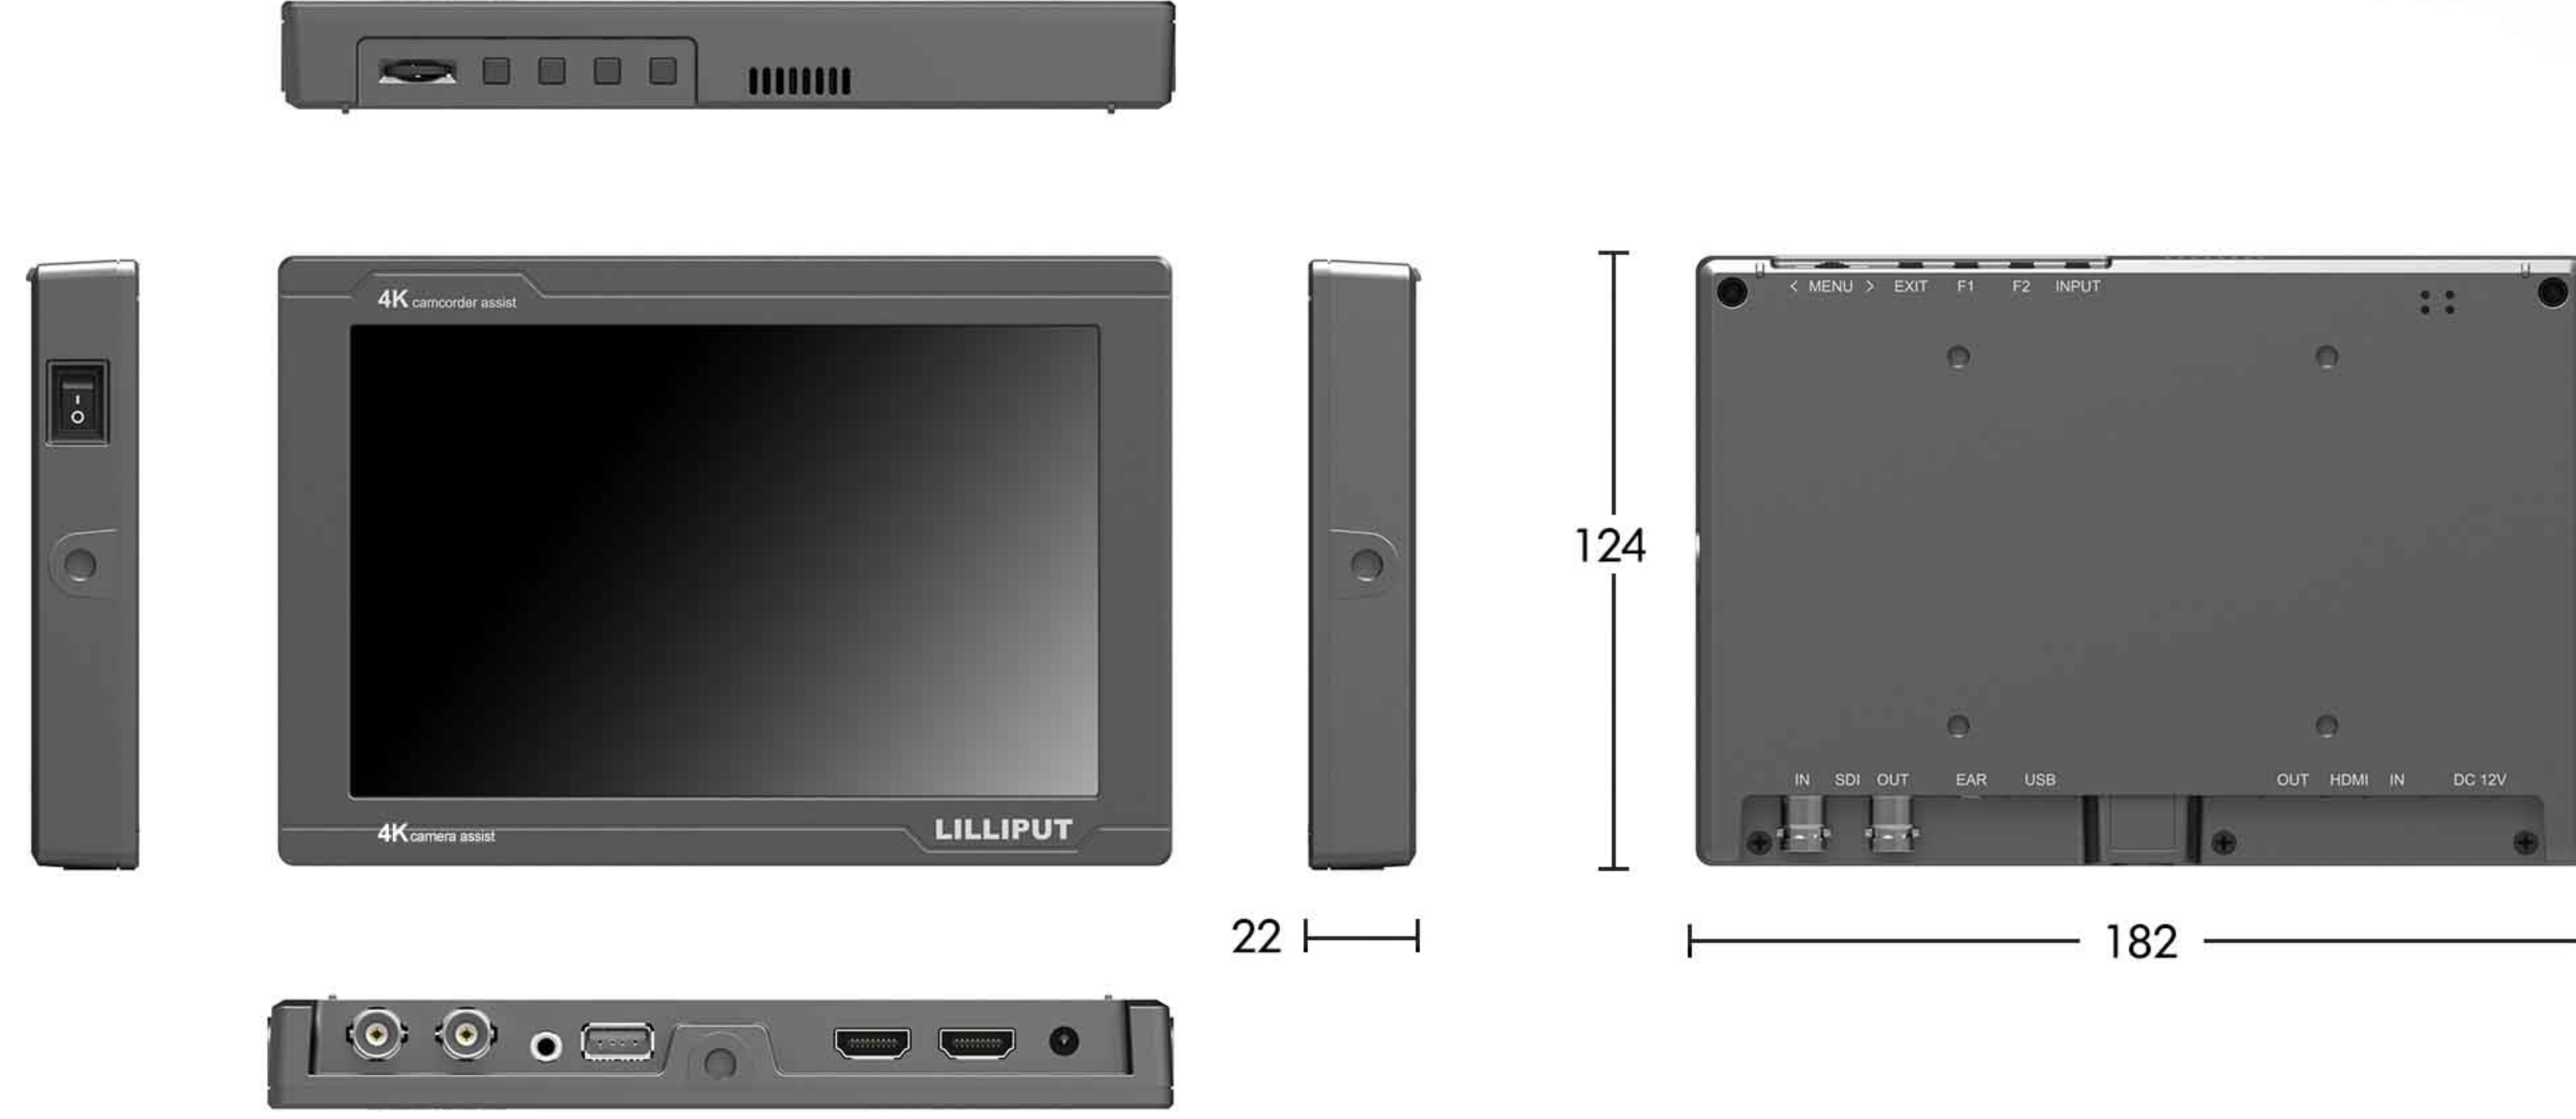

A Better Camera Mate

FS7, matches with world-famous 4K/FHD camera brands, to assist cameraman in better photography experience.

8bit Full HD Display

- 7" 16:10 8bit IPS LCD panel with 1920×1200 native resolution (324ppi), enjoy sharper, more detailed image with richer colors than ever before.
- 1000:1 high contrast, 500cd/m² high brightness and 170° wide viewing angles, for excellent viewing experience.

4K HDMI / 3G-SDI Input & Loop Output

- SDI format supports 3G-SDI signal, 4K HDMI format supports 4096×2160 24p / 3840×2160 (23/24/25/29/30p).
- HDMI/3G-SDI signal can loop output to the other monitor or device when HDMI/3G-SDI signal input to FS7.

Camera Auxiliary Functions

FS7 provides plenty of auxiliary functions for taking photos and making movies, such as peaking, false color and audio level meter.

Metal Housing Design

Compact and firm metal body, which make great convenient for cameraman in outdoor environment.

Durable Protection

Sony F970 Battery Plate

- Providing 3-4 hours working time for cameraman in shooting applications.

Easy-to-use

SPECIFICATIONS | ACCESSORIES

DISPLAY	Display Screen	7" 8bit IPS
	Physical Resolution	1920×1200 (324ppi)
	Aspect Ratio	16:10
	Brightness	500cd/m²
	Contrast	1000:1
	Viewing Angle	170°/170°(H/V)
INPUT	HDMI	1
	3G-SDI	1
OUTPUT	HDMI	1
	3G-SDI	1
AUDIO	Speaker	1
	Ear Phone Jack	1
	Current	1A
POWER	Input Voltage	DC 7-24V
	Battery Plate	Sony F970
	Power Consumption	≤12W
ENVIRONMENT	Operating Temperature	-20℃~60℃
	Storage Temperature	-30℃~70℃
DIMENSION	Dimension (LWD)	182×124×22mm
	Weight	435g
HDMI FORMAT	4K HDMI	4096×2160 24p / 3840×2160 (23/24/25/29/30p)