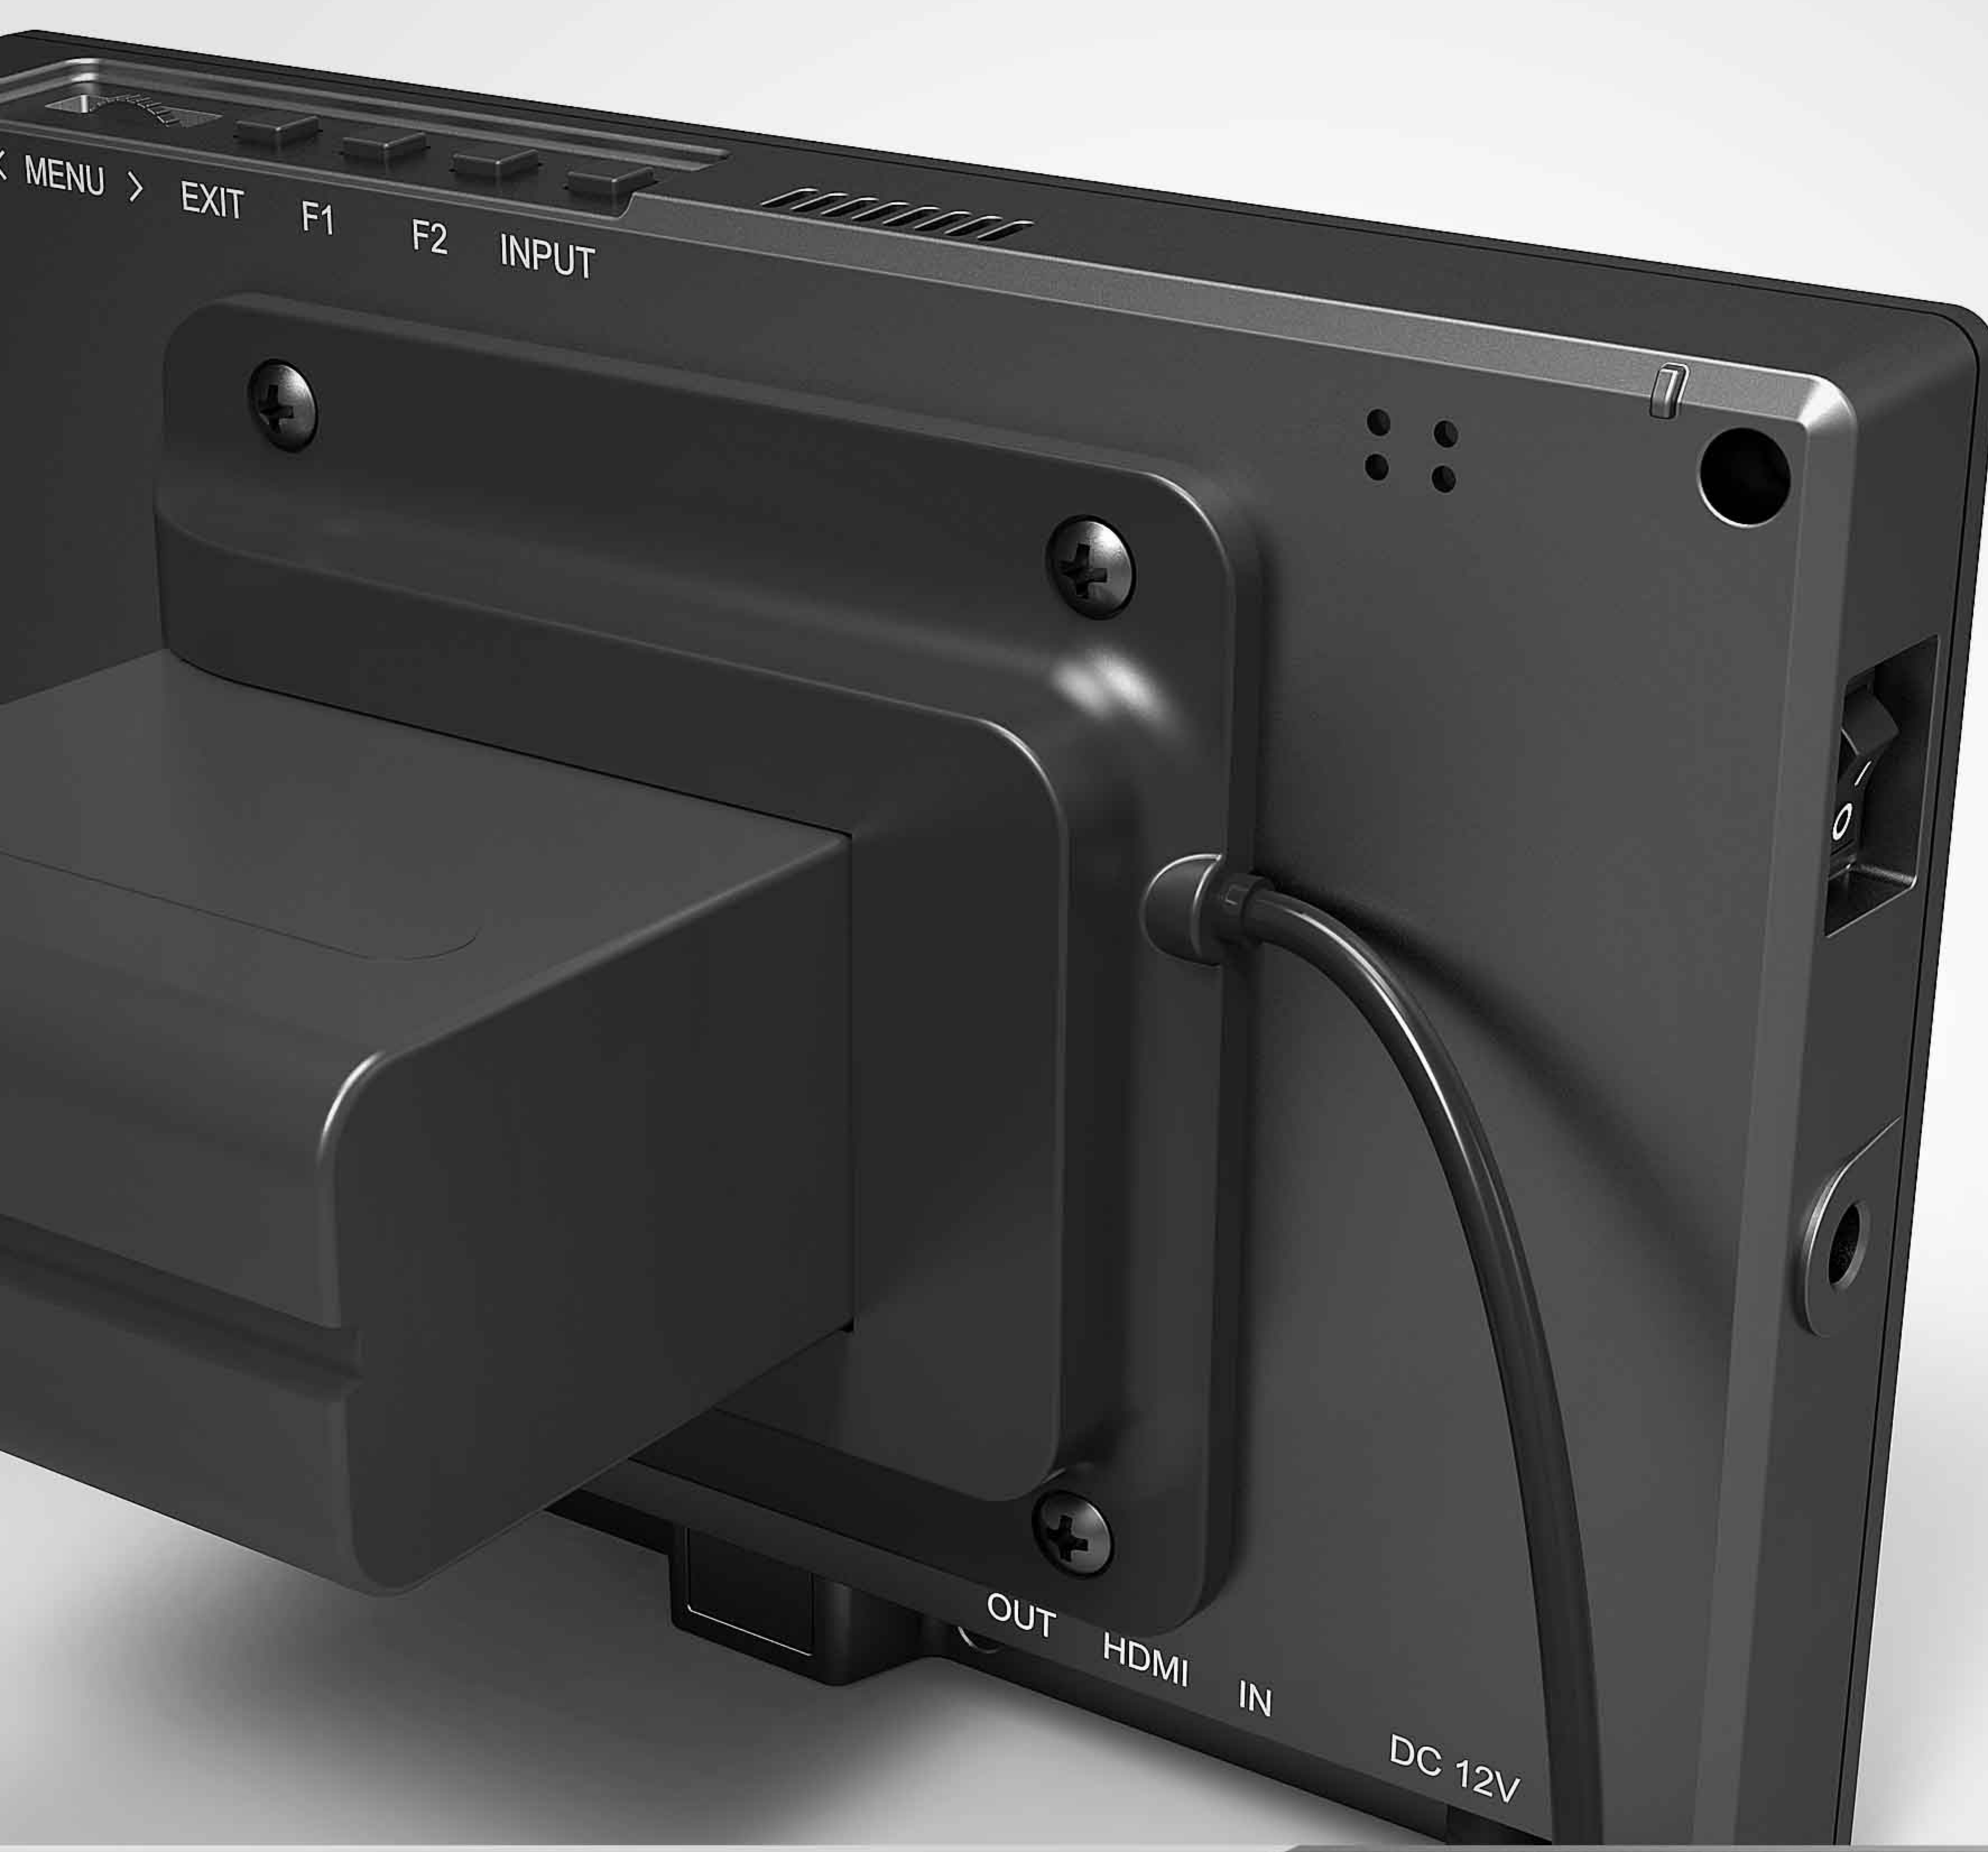

Camera Auxiliary Functions

FS7 provides plenty of auxiliary functions for taking photos and making movies, such as peaking, false color and audio level meter.

Metal Housing Design

Compact and firm metal body, which make great convenient for cameraman in outdoor environment.

Durable Protection

Sony F970 Battery Plate

- Providing 3-4 hours working time for cameraman in shooting applications.